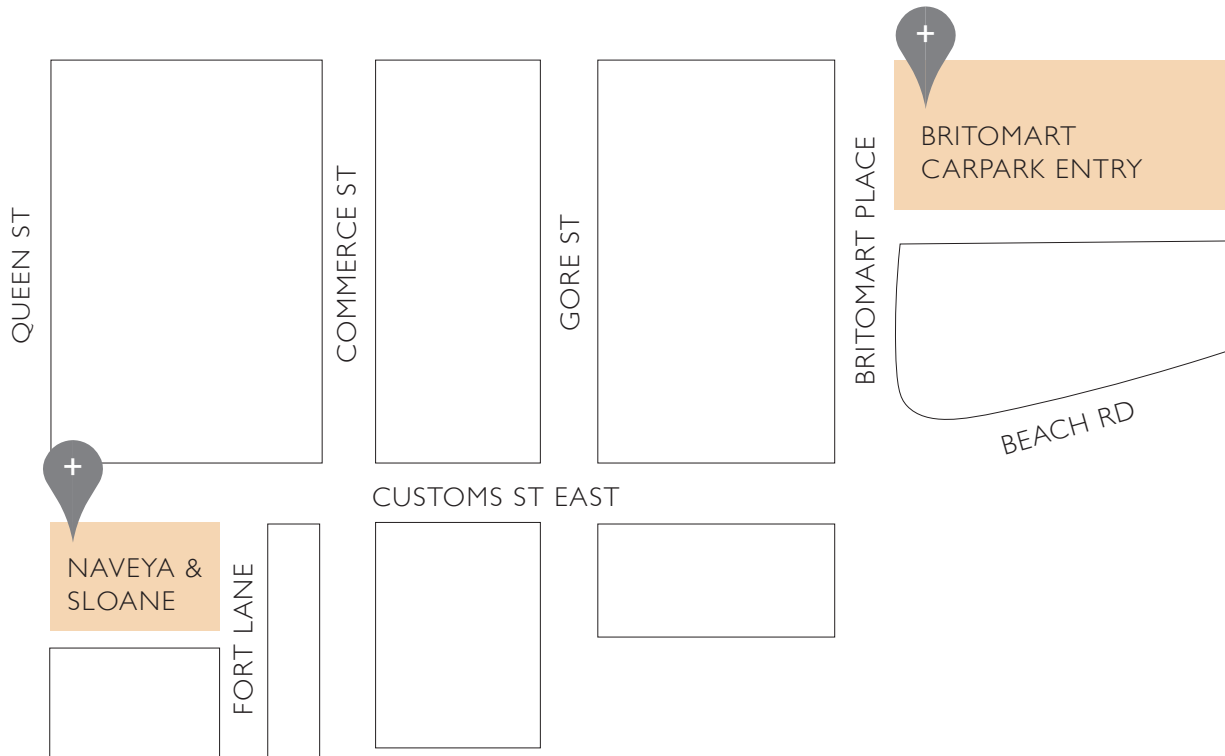

## BRITOMART CARPARK INFORMATION

Enter the Britomart Car Park at 10 Britomart Place.  
Please feel free to use valet parking when available.

You will be issued a docket through the valet, please bring this ticket with you to be validated. This is valid for 1 hour 30 minutes.

Upon return to the Britomart Car Park, present your validated ticket at the Britomart reception.

If the valet is unavailable, you can still park at Britomart.  
We will give you a complimentary ticket for you to take with you when you leave N&S.